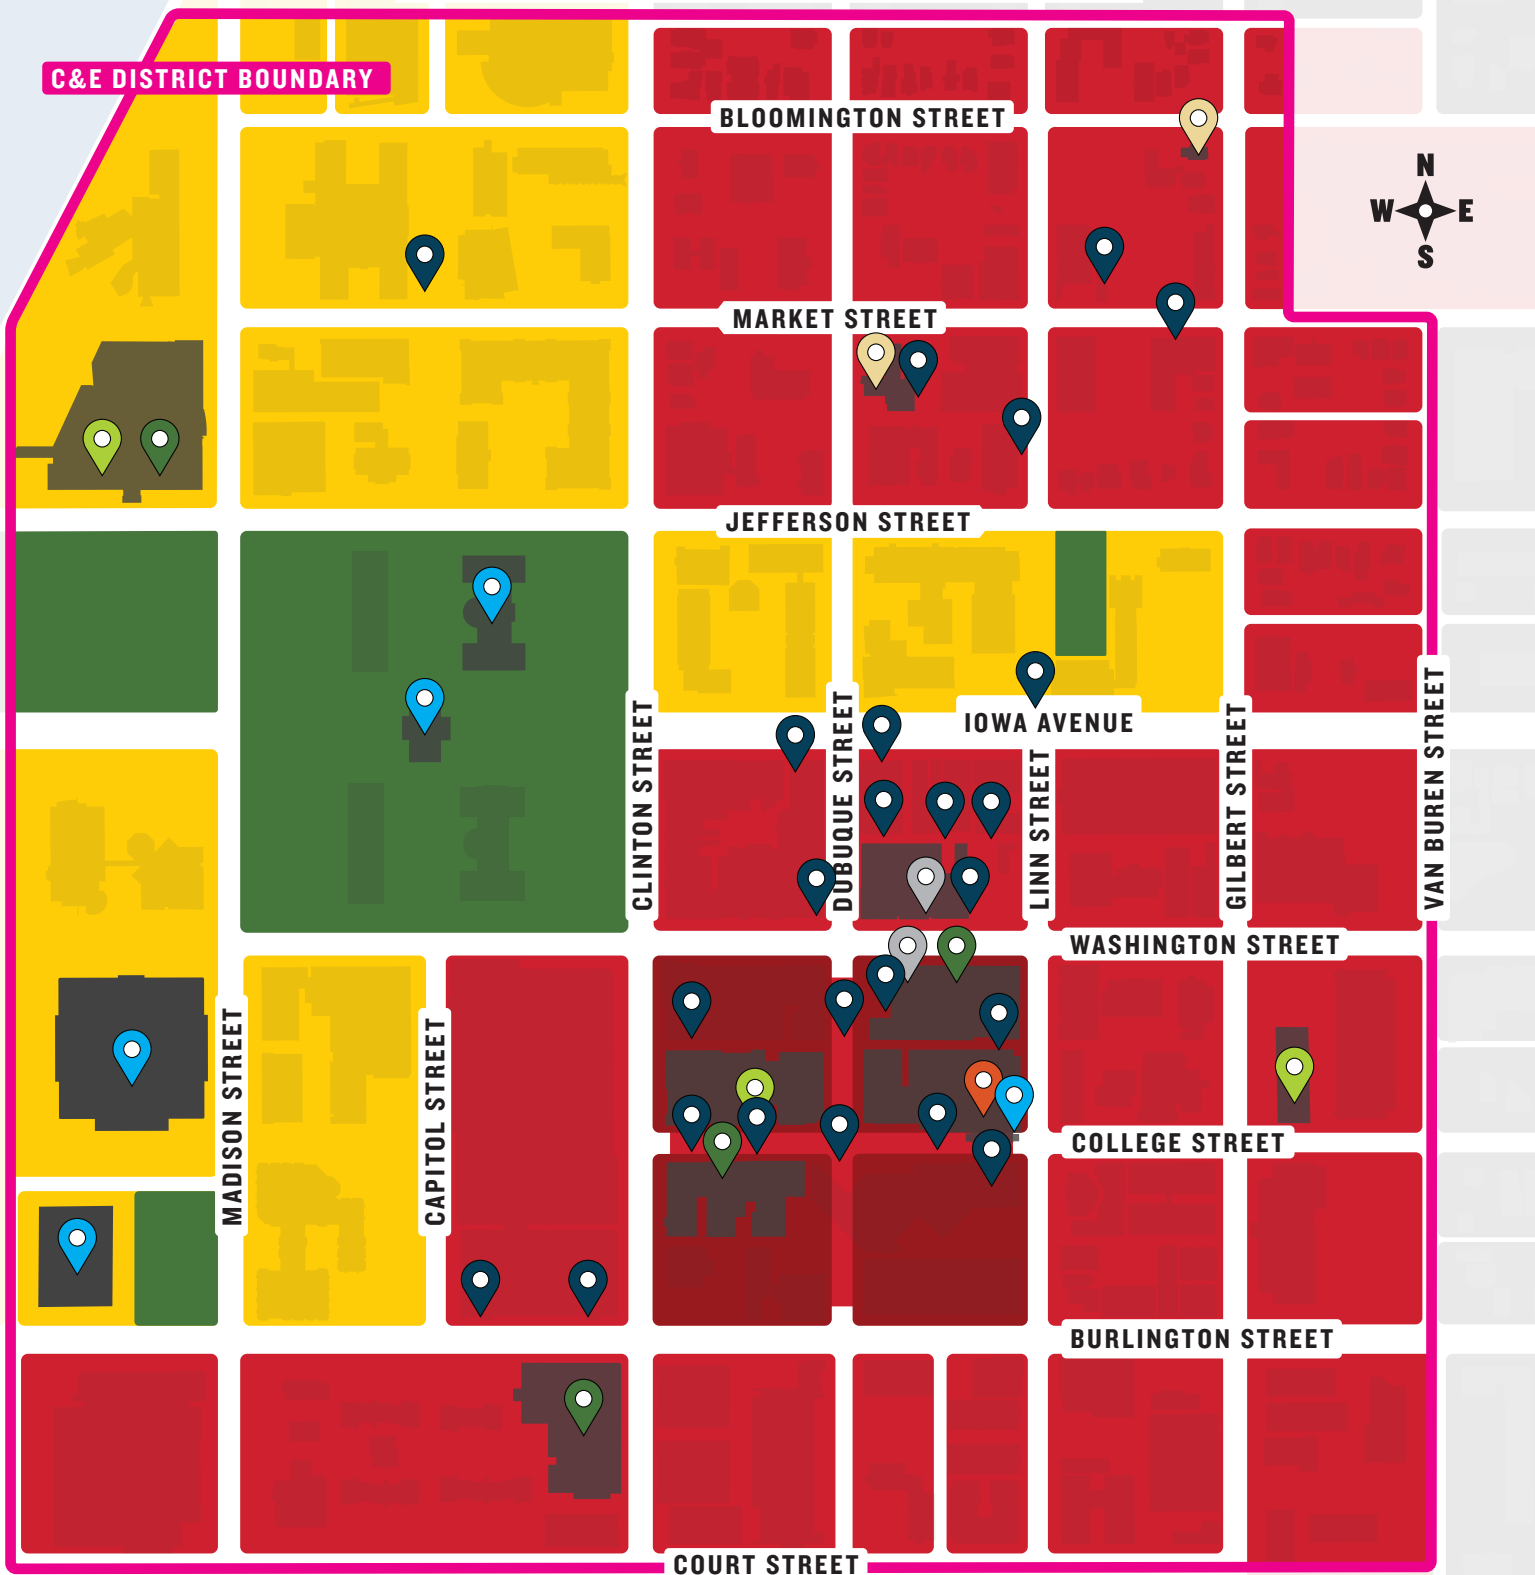

DOWNTOWN IOWA CITY CULTURAL & ENTERTAINMENT DISTRICT
Non Profit Cultural Venues & Public Art Amenities

C&E DISTRICT BOUNDARY

- Museums / Libraries
- Galleries
- Visual Arts & Exhibition Venues
- UNESCO City of Literature HQ
- Independent Art-House Movie Theaters
- Live Music and Performance Theaters
- Public Art / Murals

- University of Iowa Campus
- Parks
- Pedestrian (Ped) Mall
- Downtown Neighborhood

HARRISON STREET