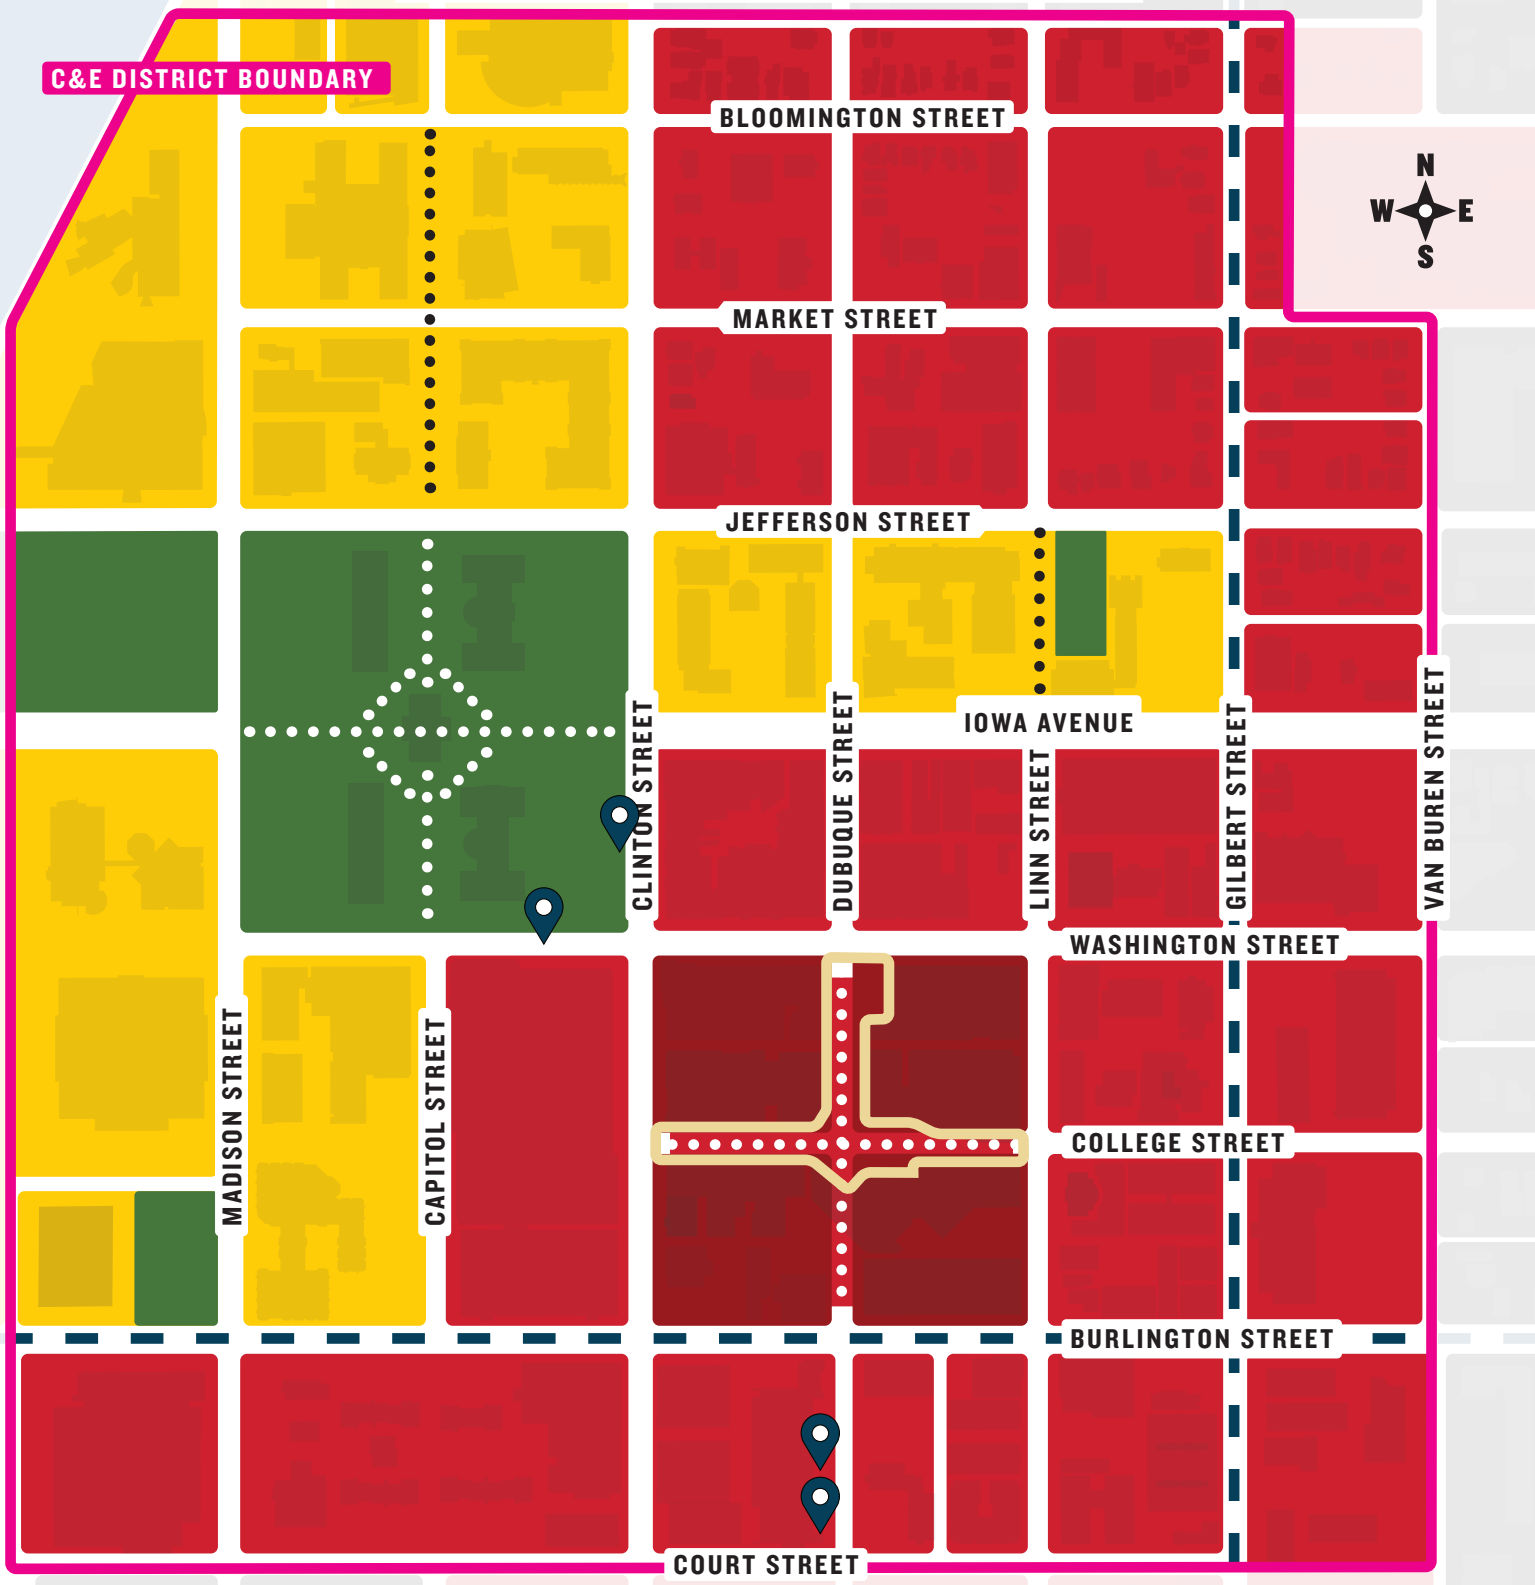

-  University of Iowa Campus
-  Parks
-  Pedestrian (Ped) Mall
-  Downtown Neighborhood

**HARRISON STREET**

**DOWNTOWN IOWA CITY CULTURAL & ENTERTAINMENT DISTRICT**  
 Shops, Restaurants, Book Stores, Bars and For-Profit Entertainment Venues

**C&E DISTRICT BOUNDARY**

 Mixed Use Residential / Office with Ground floor Retail that includes over 60 Independent retail stores and over 100 dining and nightlife venues.

-  For Profit Live Music Venues
-  Pedestrian Mall Stage
-  Literature Reading Venues
-  Comedy Club
-  Drag Performance Venue
-  Bowling Alley
-  Hotels

**C&E DISTRICT BOUNDARY**

- Pedestrian (Ped) Mall Boundary
- Central Civic Pathways & Gathering Spaces
- Designated Bike Lanes
- Green Spaces
- Local / Regional Bus Hubs
- University of Iowa Campus
- Parks
- Pedestrian (Ped) Mall
- Downtown Neighborhood

WASHINGTON STREET

COLLEGE STREET

BURLINGTON STREET

COURT STREET

CLINTON STREET

DUBUQUE STREET

LINN STREET

GILBERT STREET