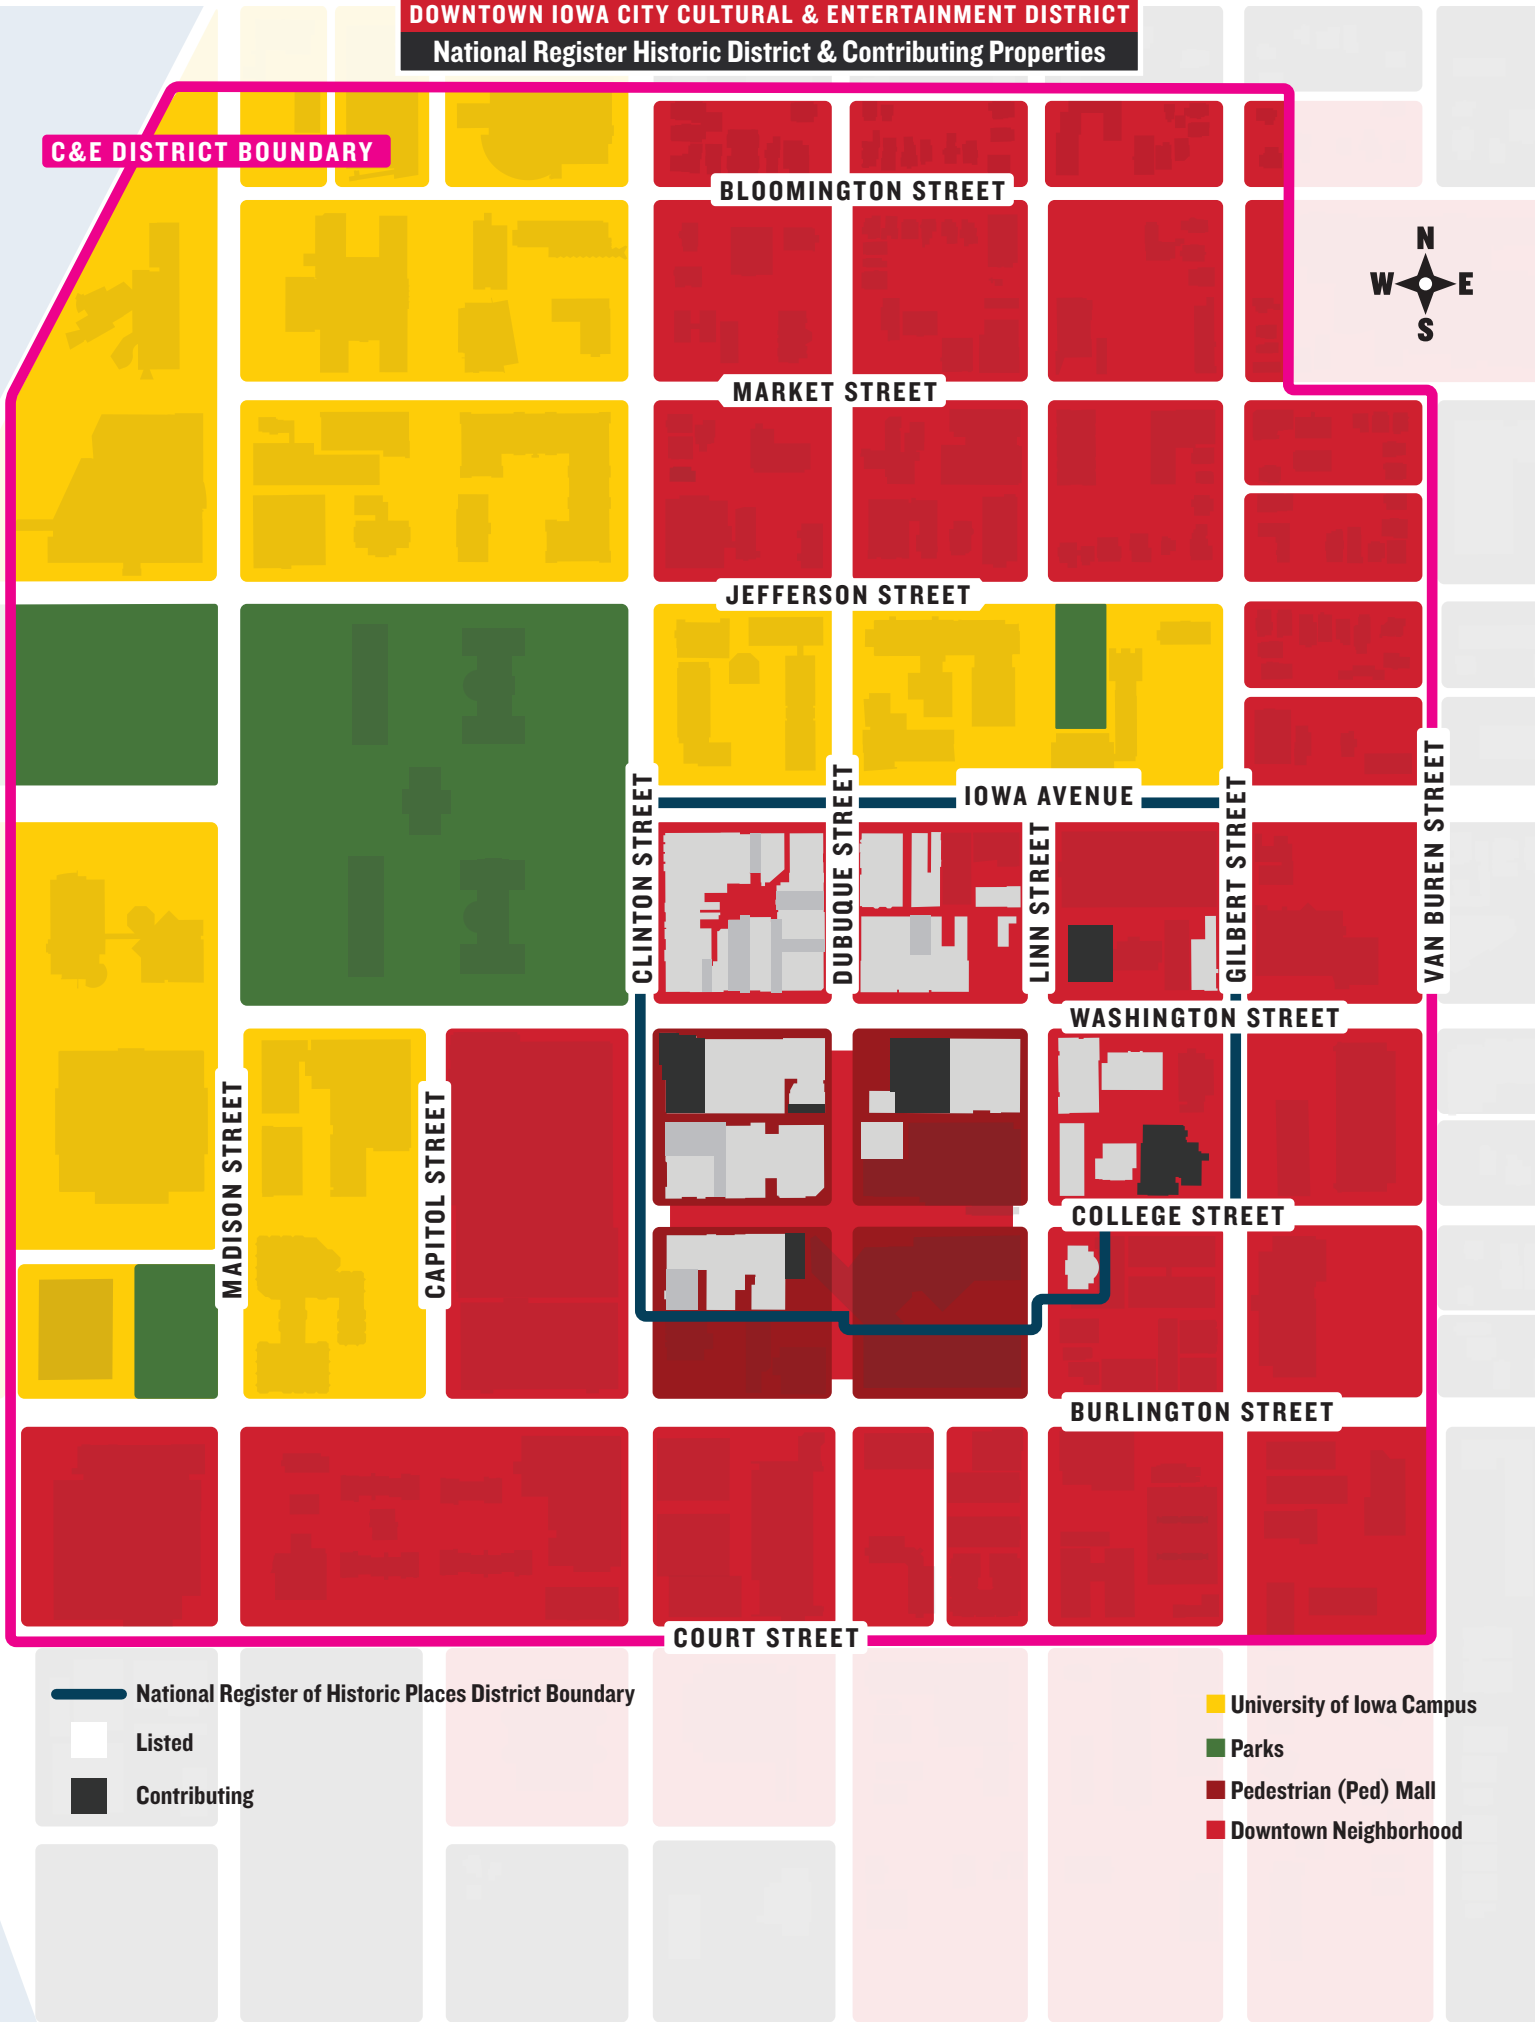

**C&E DISTRICT BOUNDARY**

 Mixed Use Residential / Office with Ground floor Retail that includes over 60 Independent retail stores and over 100 dining and nightlife venues.

-  For Profit Live Music Venues
-  Pedestrian Mall Stage
-  Literature Reading Venues
-  Comedy Club
-  Drag Performance Venue
-  Bowling Alley
-  Hotels

**C&E DISTRICT BOUNDARY**

- Pedestrian (Ped) Mall Boundary
- Central Civic Pathways & Gathering Spaces
- Designated Bike Lanes
- Green Spaces
- Local / Regional Bus Hubs
- University of Iowa Campus
- Parks
- Pedestrian (Ped) Mall
- Downtown Neighborhood

WASHINGTON STREET

COLLEGE STREET

BURLINGTON STREET

COURT STREET

CLINTON STREET

DUBUQUE STREET

LINN STREET

GILBERT STREET

VAN BUREN STREET

MADISON STREET

CAPITOL STREET

-  National Register of Historic Places District Boundary
-  Listed
-  Contributing

-  University of Iowa Campus
-  Parks
-  Pedestrian (Ped) Mall
-  Downtown Neighborhood