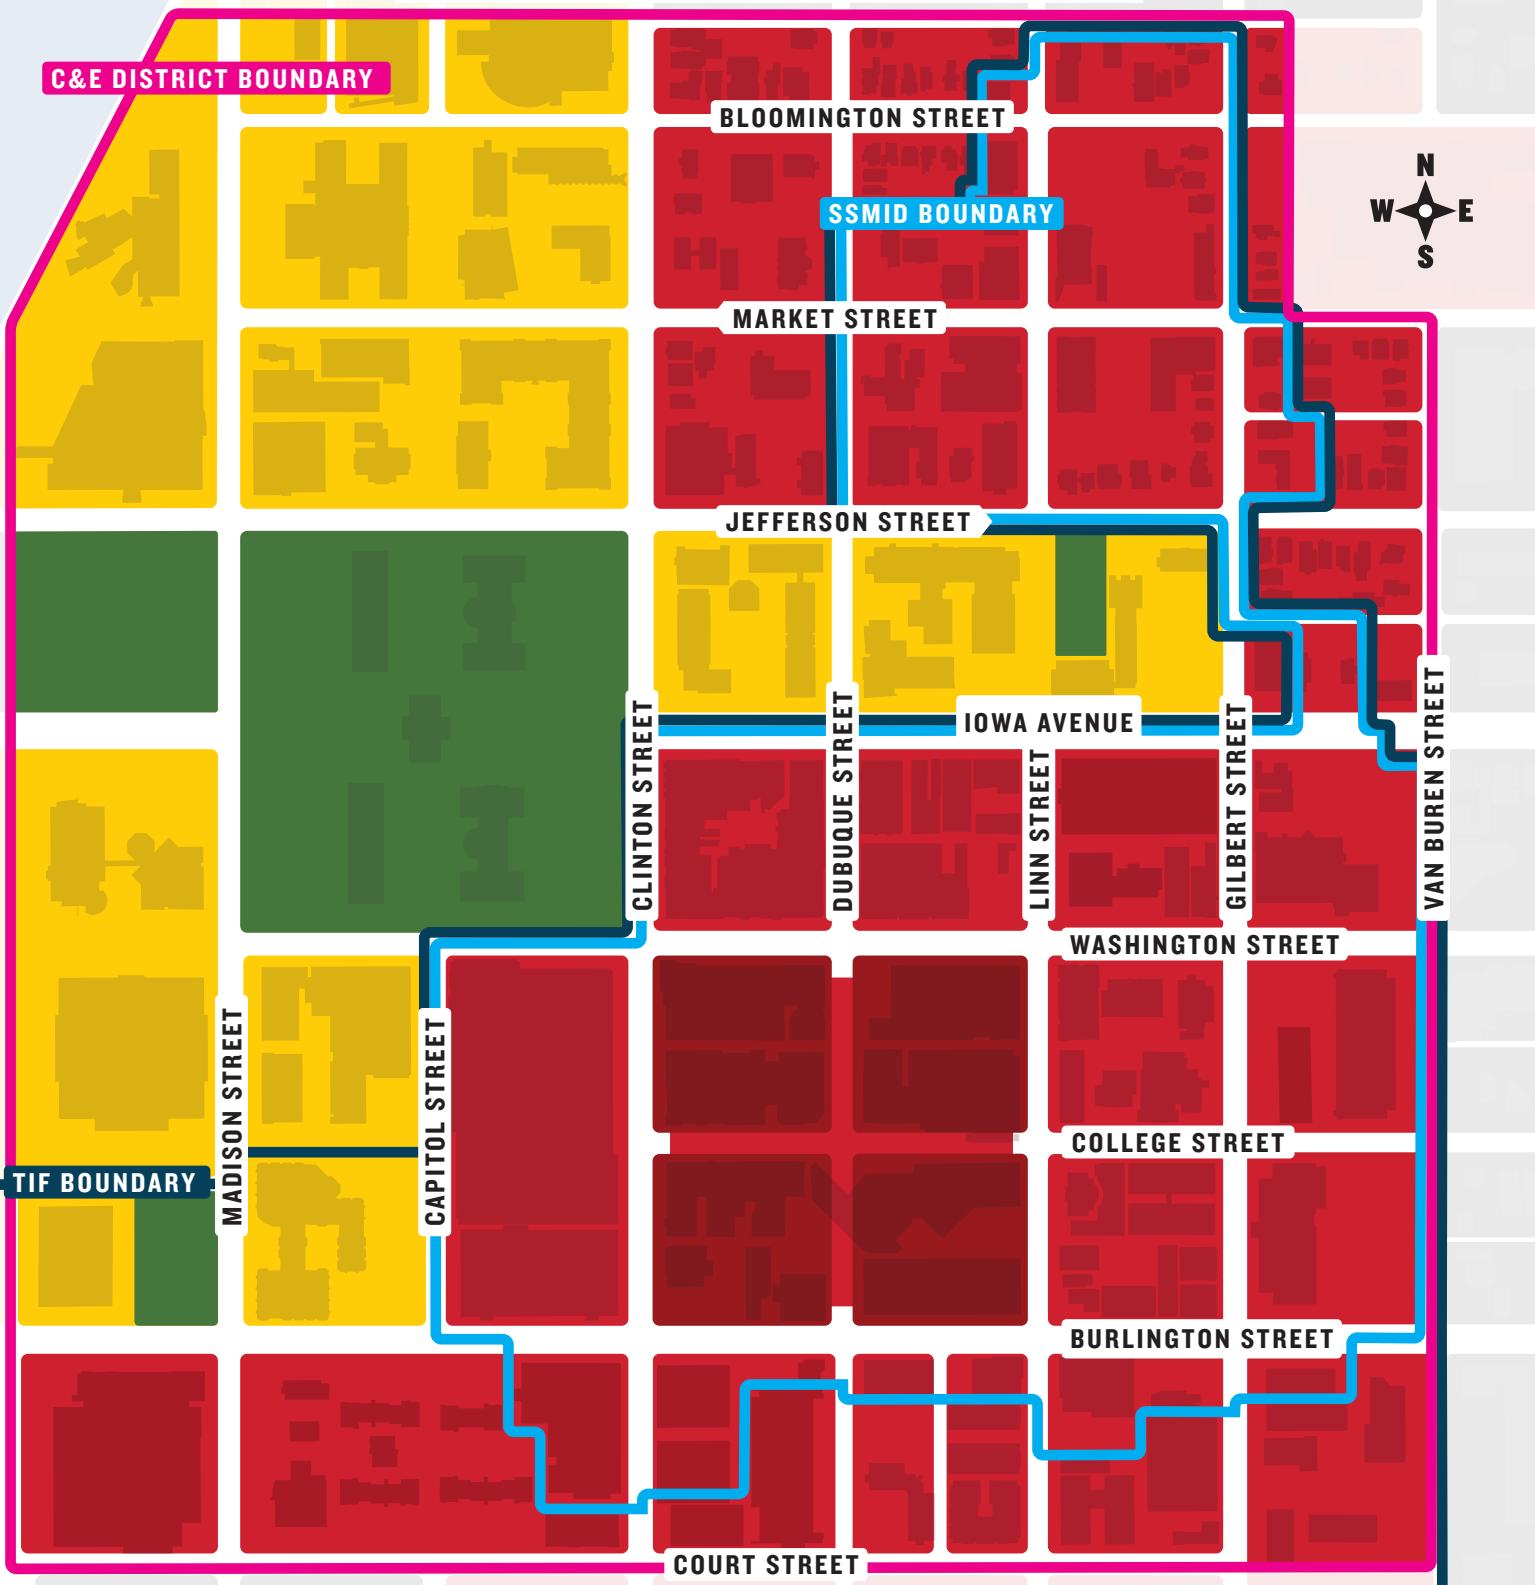

**C&E DISTRICT BOUNDARY**

 Mixed Use Residential / Office with Ground floor Retail that includes over 60 Independent retail stores and over 100 dining and nightlife venues.

-  For Profit Live Music Venues
-  Pedestrian Mall Stage
-  Literature Reading Venues
-  Comedy Club
-  Drag Performance Venue
-  Bowling Alley
-  Hotels

WASHINGTON STREET

COLLEGE STREET

BURLINGTON STREET

COURT STREET

CLINTON STREET

DUBUQUE STREET

LINN STREET

GILBERT STREET

VAN BUREN STREET

MADISON STREET

CAPITOL STREET

-  National Register of Historic Places District Boundary
-  Listed
-  Contributing

-  University of Iowa Campus
-  Parks
-  Pedestrian (Ped) Mall
-  Downtown Neighborhood

**DOWNTOWN IOWA CITY CULTURAL & ENTERTAINMENT DISTRICT**  
**Cultural District, SSMID and TIF Boundaries**

- Cultural and Entertainment District Boundary
- SSMID District Boundary
- TIF Boundary (entire boundary shown below)