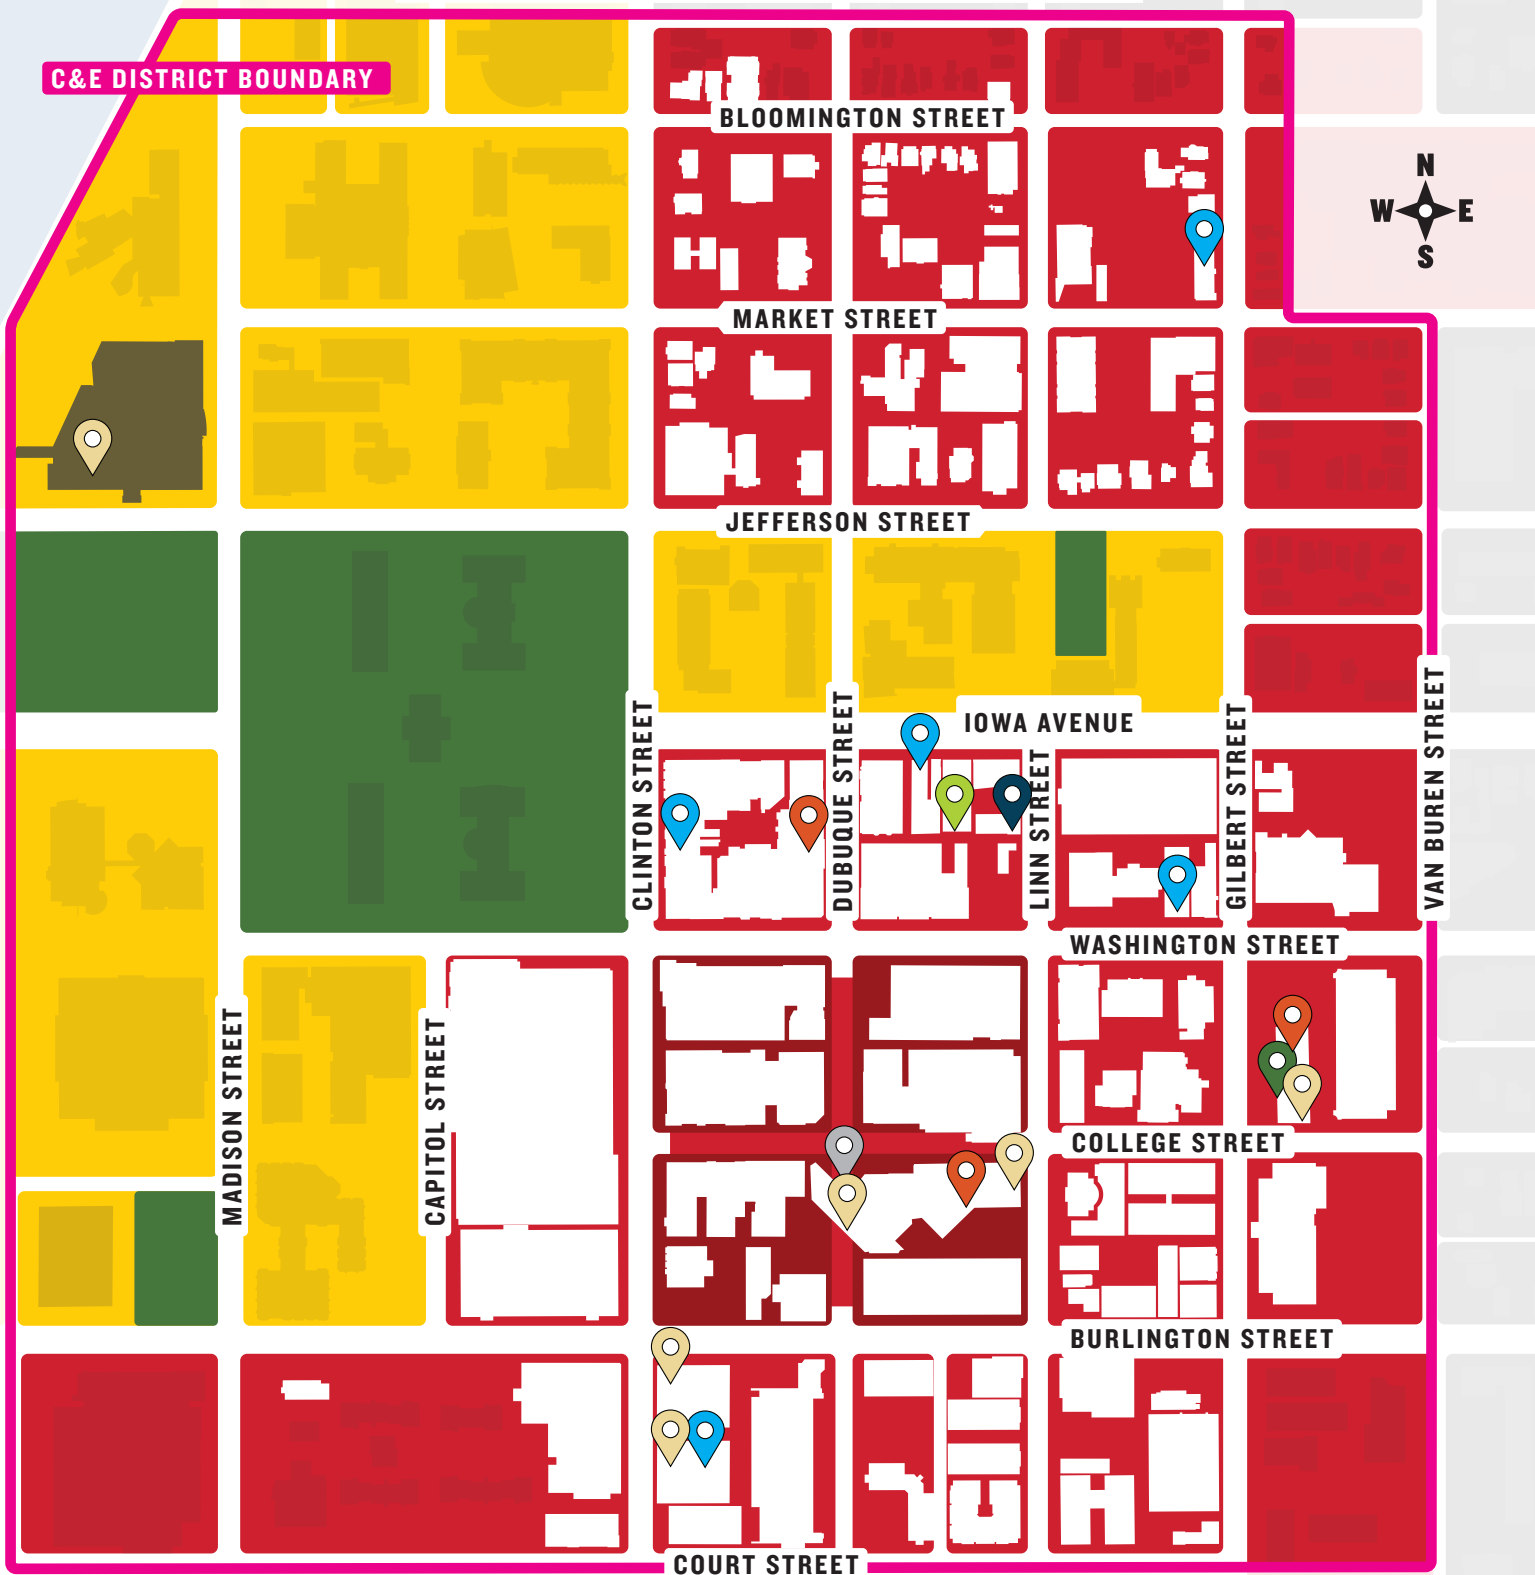

-  University of Iowa Campus
-  Parks
-  Pedestrian (Ped) Mall
-  Downtown Neighborhood

**HARRISON STREET**

**DOWNTOWN IOWA CITY CULTURAL & ENTERTAINMENT DISTRICT**  
 Shops, Restaurants, Book Stores, Bars and For-Profit Entertainment Venues

**C&E DISTRICT BOUNDARY**

 Mixed Use Residential / Office with Ground floor Retail that includes over 60 Independent retail stores and over 100 dining and nightlife venues.

-  For Profit Live Music Venues
-  Pedestrian Mall Stage
-  Literature Reading Venues
-  Comedy Club
-  Drag Performance Venue
-  Bowling Alley
-  Hotels

WASHINGTON STREET

COLLEGE STREET

BURLINGTON STREET

COURT STREET

CLINTON STREET

DUBUQUE STREET

LINN STREET

GILBERT STREET

VAN BUREN STREET

MADISON STREET

CAPITOL STREET

-  National Register of Historic Places District Boundary
-  Listed
-  Contributing

-  University of Iowa Campus
-  Parks
-  Pedestrian (Ped) Mall
-  Downtown Neighborhood